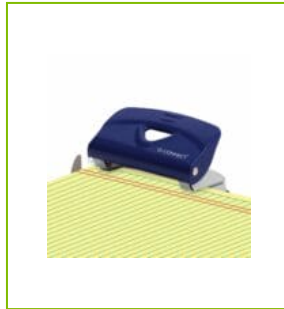

METAL LIGHT DUTY PERFORATOR

KF14215

DESCRIPTION SHORT: Metal Light duty metal perforator 2 hole punching with 10 sheets capacity - Blue

PRODUCT LENGHT: 12.3 cm

PRODUCT WIDTH: 6.1 cm

PRODUCT HEIGHT: 3.8 cm

COMMERCIAL INFORMATION: Q-Connect Lightweight Perforator. Lightweight metal 2 hole desk punch for small quantities of paperwork. Features an integrated paper guide for accurate punching. Paper capacity - 10 sheets of paper.